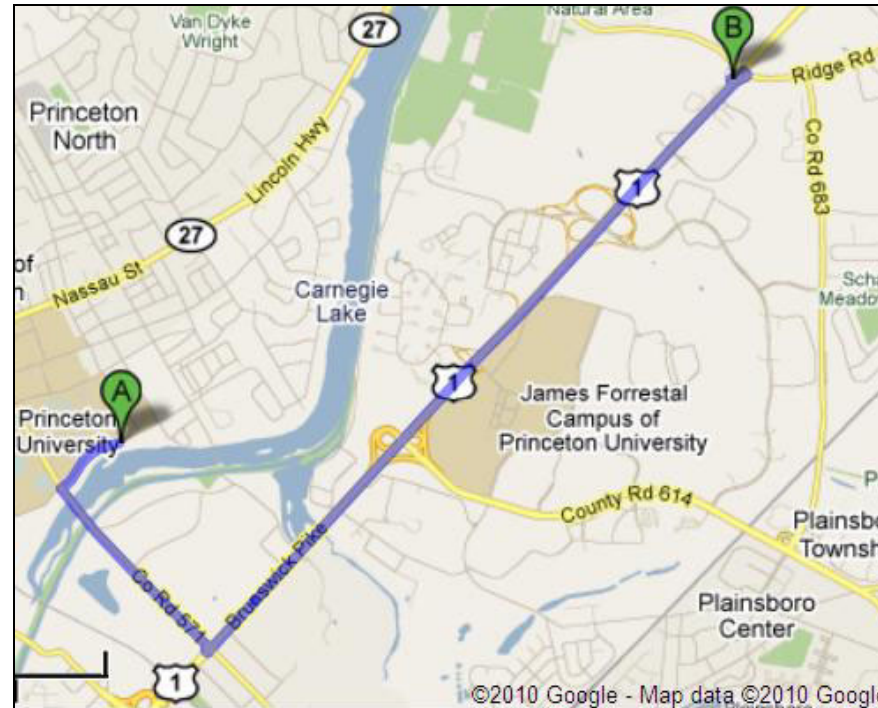

1. Direction for the 18th SAPA Annual Conference Venue, Saturday, August 14, 2010:

The conference will be held in McDonnell Building, Princeton University, Princeton, New Jersey. See below the map for the building and the parking lot information. There will be "SAPA" signs available to direct you to the parking lot and McDonnell building.

2. Direction to the dinner banquet (Doubletree Hotel at Princeton) from the Conference Venue:

Exit of Parking Lot 21 toward Faculty Rd

1. Turn Right Faculty Rd toward Co Rd 526/Co Rd 571/Washington Rd 0.3 mi
2. Take the 1st left onto Co Rd 526/Co Rd 571/Washington Rd
Continue to follow Co Rd 571/Washington Rd 0.9 mi

3. Turn left at US-1 N/Brunswick Pike
Continue to follow US-1 N
4. Slight right toward Ridge Rd
5. Take the 1st left toward Ridge Rd
6. Turn left at Ridge Rd
7. Take the 1st left onto US-1 S
8. Turn right

3.2 mi
374 ft
79 ft
144 ft
351 ft
62 ft

B. Doubletree Hotel Princeton
4355 US Route 1
Princeton, NJ 08540

2. Walking Direction to the auditorium from parking lot# 21.