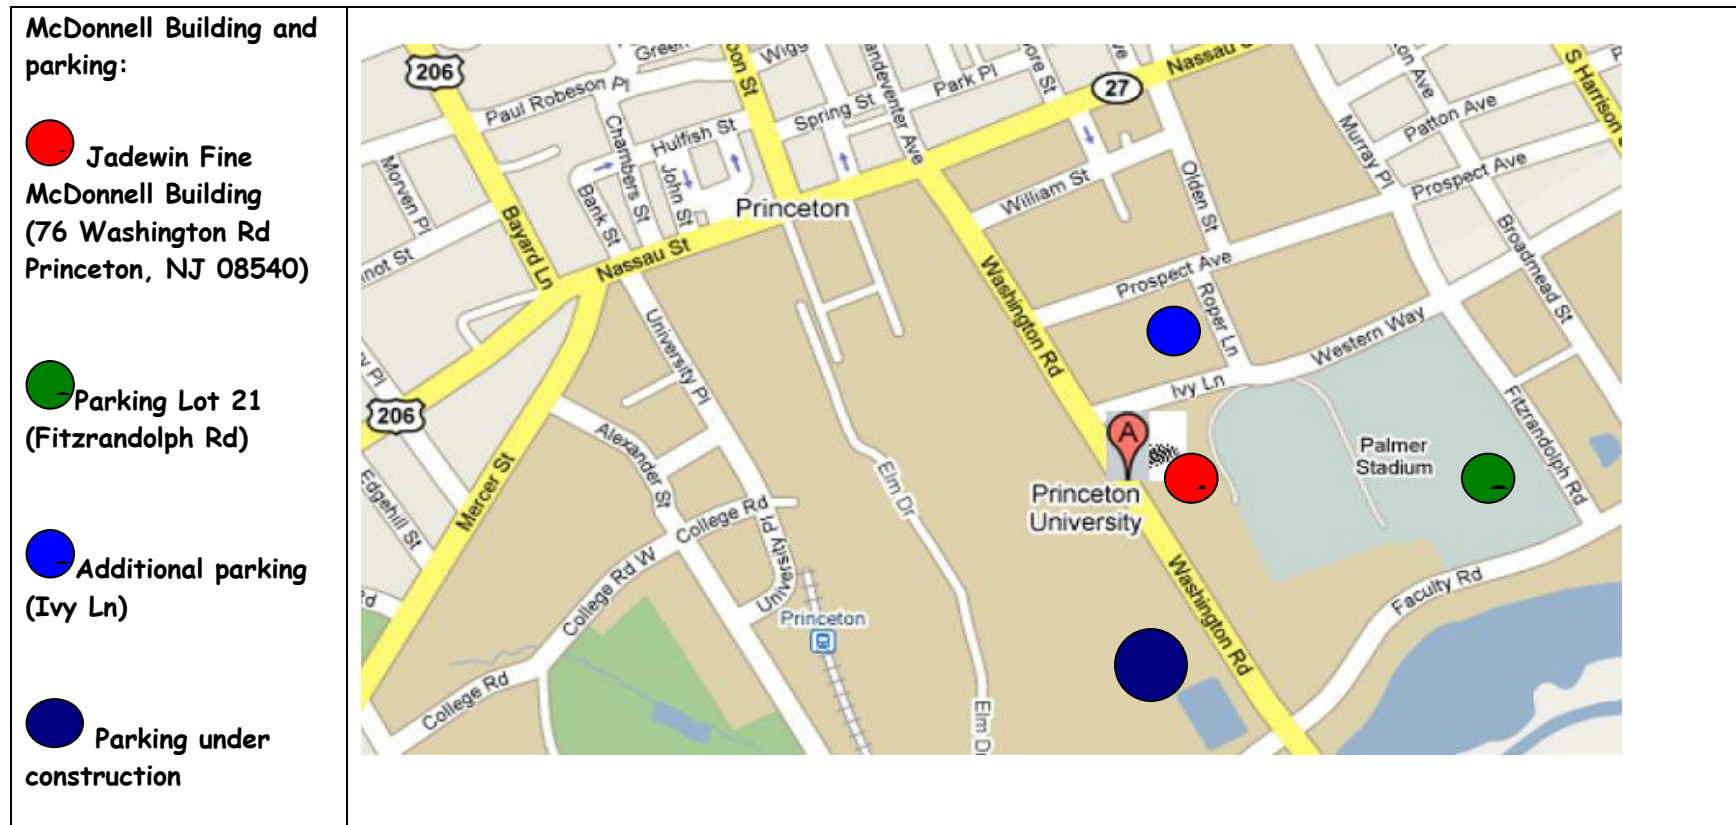

1. Direction for the 18th SAPA Annual Conference Venue, Saturday, August 14, 2010:

The conference will be held in McDonnell Building, Princeton University, Princeton, New Jersey. See below the map for the building and the parking lot information. There will be "SAPA" signs available to direct you to the parking lot and McDonnell building.

2. Direction to the dinner banquet (Doubletree Hotel at Princeton) from the Conference Venue:

Exit of Parking Lot 21 toward Faculty Rd

1. Turn Right Faculty Rd toward Co Rd 526/Co Rd 571/Washington Rd 0.3 mi
2. Take the 1st left onto Co Rd 526/Co Rd 571/Washington Rd
Continue to follow Co Rd 571/Washington Rd 0.9 mi

3. Turn left at US-1 N/Brunswick Pike
Continue to follow US-1 N
4. Slight right toward Ridge Rd
5. Take the 1st left toward Ridge Rd
6. Turn left at Ridge Rd
7. Take the 1st left onto US-1 S
8. Turn right

3.2 mi
374 ft
79 ft
144 ft
351 ft
62 ft

B. Doubletree Hotel Princeton
4355 US Route 1
Princeton, NJ 08540

2. Walking Direction to the auditorium from parking lot# 21.